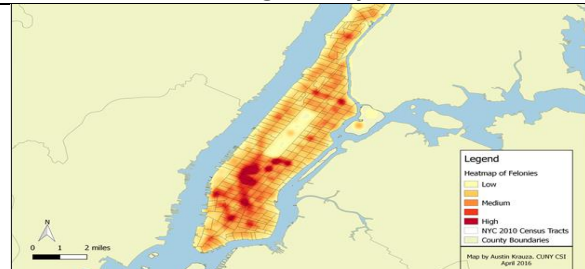

Using Neighborhood Drug Abuse and Income Analysis to Develop Tailored Abuse Intervention Programs
Greg Pashayan

Identifying and Predicting Crime Hotspots in Mass Transit Stations using Big Data Analytics
Austin Krauza