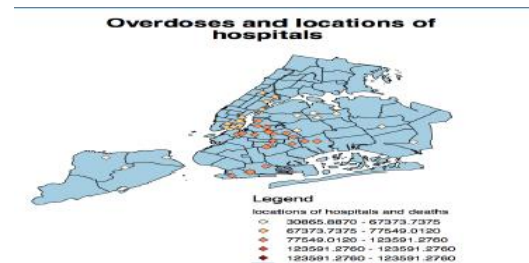

Using Neighborhood Drug Abuse and Income Analysis to Develop Tailored Abuse Intervention Programs
Greg Pashayan

Big Data Analytics: Getting Insights from Bike sharing Rides
Mudit Uppal

Identifying and Predicting Crime Hotspots in Mass Transit Stations using Big Data Analytics
Austin Krauza